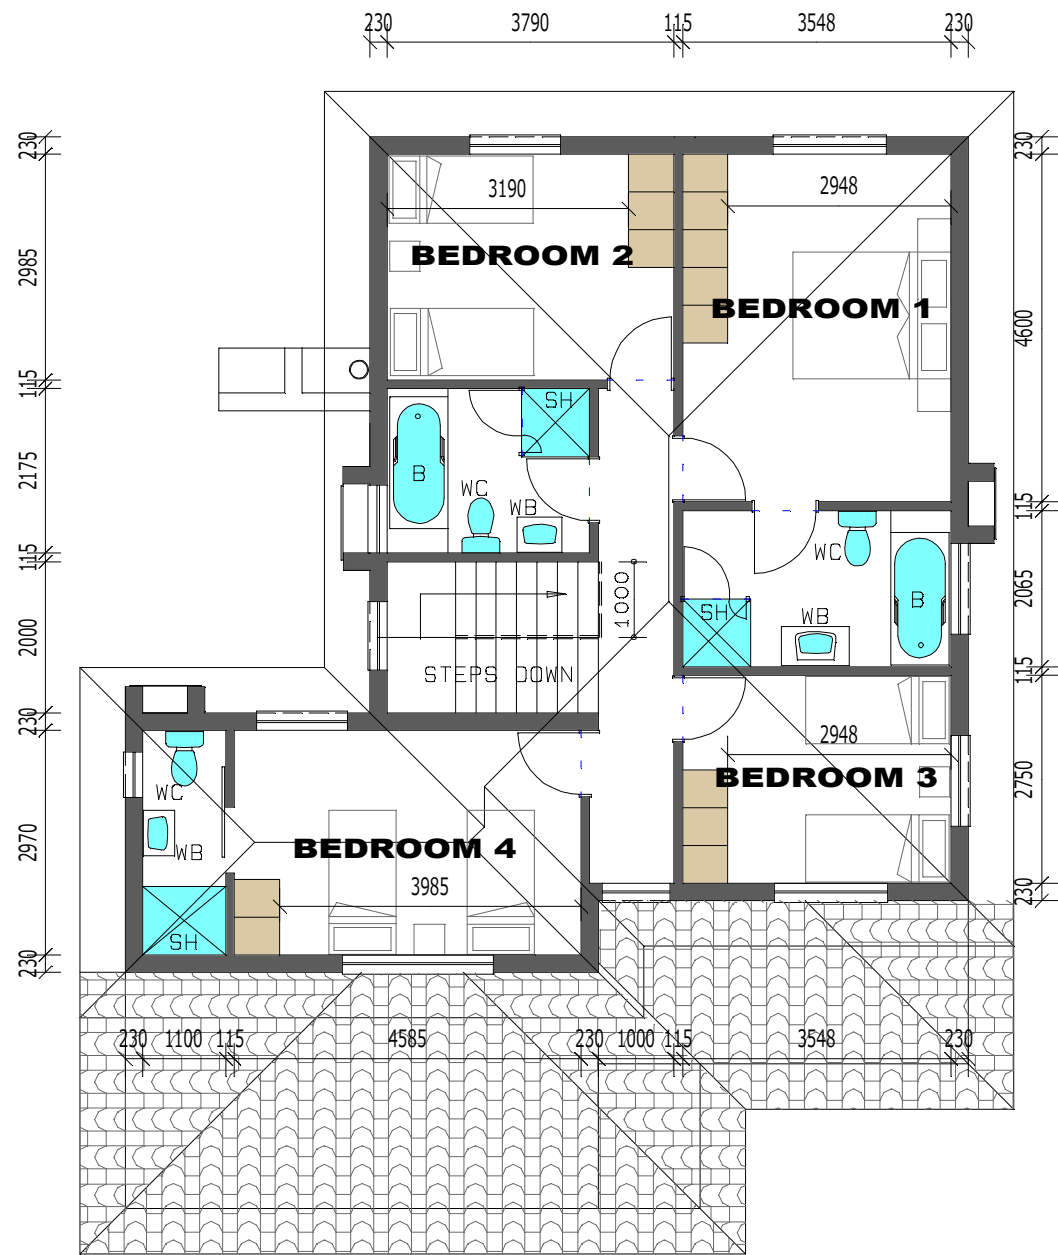

KINGFISHER
ESTATE

UPPER FLOOR PLAN 1:100

TYPE J

GR FL 127m²
UPPER FL 94m²
AREA 221m²